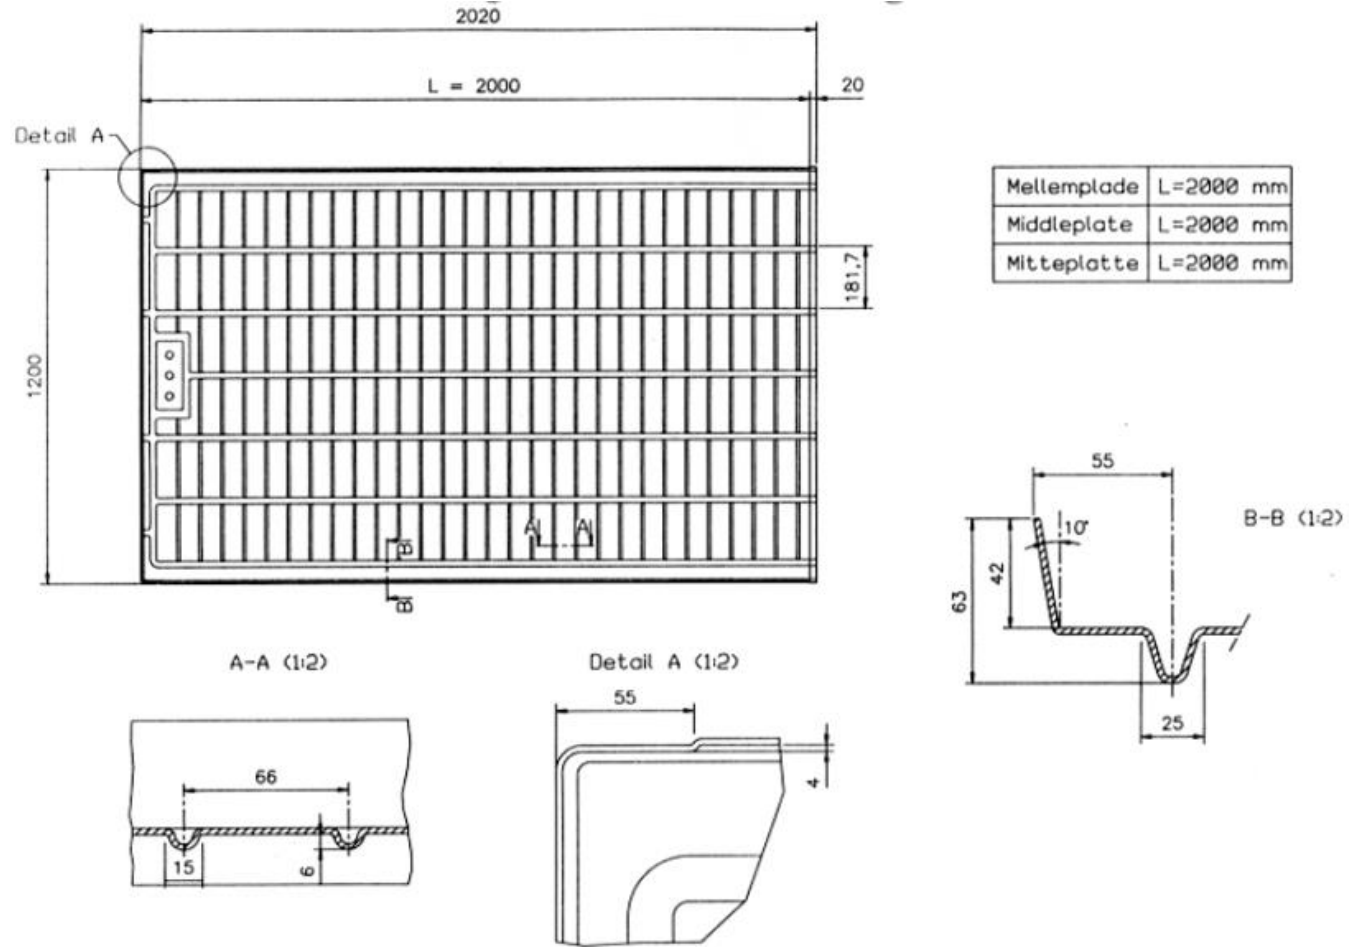

Vacuum Formed Polystyrene Ebb and Flow Trays

- Please note: all widths of trays are essentially the same with the exception of 4' wide trays. A 10mm (1cm) piece is added to each side to extend the width. Thus those trays are 1220mm wide, which is almost exactly 4'.